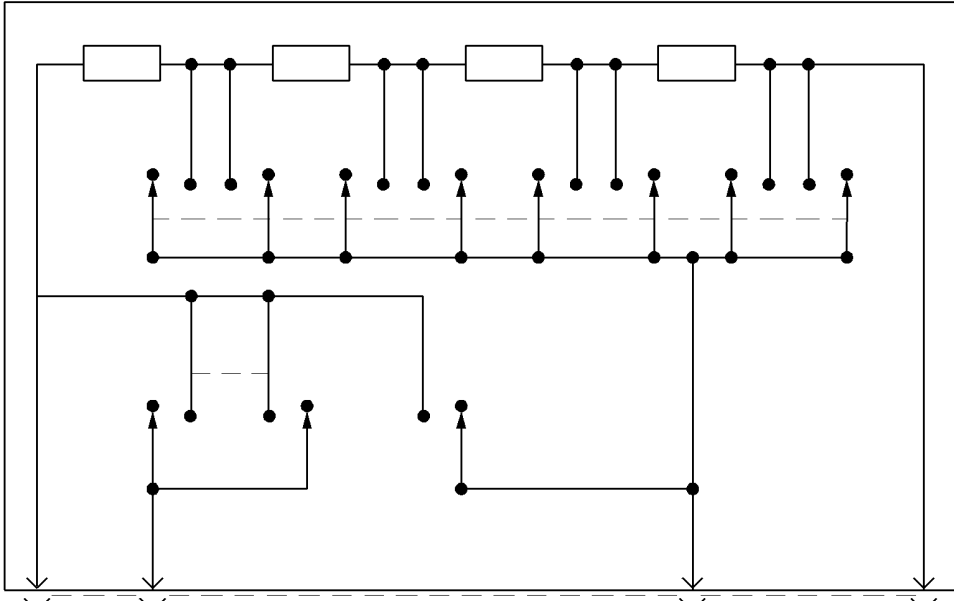

MIRROR ADJUSTMENT SWITCH

HOT AT ALL TIMES

DRIVER'S SIDE OUTSIDE MIRROR WITH MEMORY

GENERAL MODULE CONTROL UNIT

PASSENGER'S SIDE OUTSIDE MIRROR WITH MEMORY