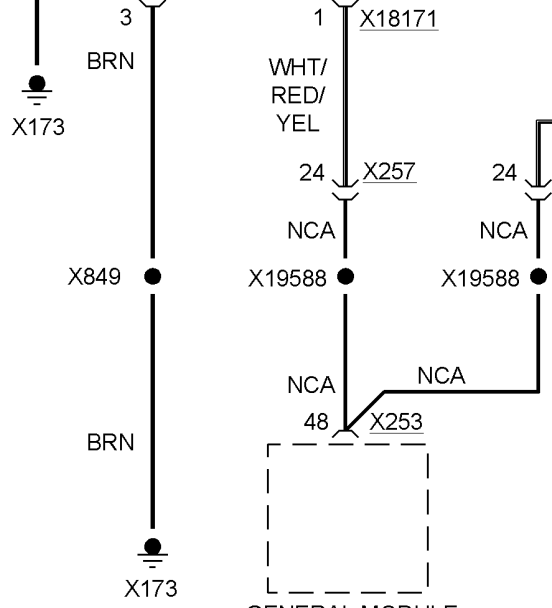

MIRROR ADJUSTMENT SWITCH

HOT AT ALL TIMES

DRIVER'S SIDE OUTSIDE MIRROR WITH MEMORY

GENERAL MODULE CONTROL UNIT

PASSENGER'S SIDE OUTSIDE MIRROR WITH MEMORY