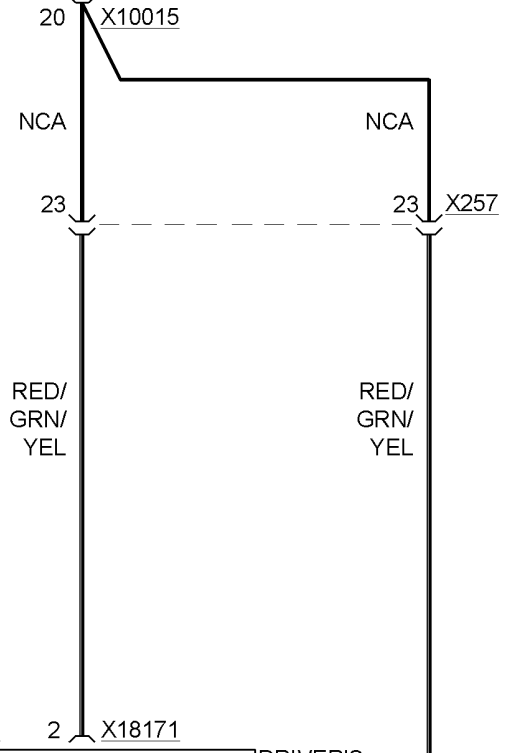

MIRROR ADJUSTMENT SWITCH

HOT AT ALL TIMES

DRIVER'S SIDE OUTSIDE MIRROR WITH MEMORY

GENERAL MODULE CONTROL UNIT

PASSENGER'S SIDE OUTSIDE MIRROR WITH MEMORY