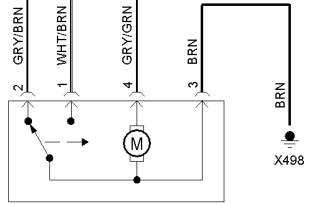

(CONVERTIBLE) CENTRAL LOCKING DRIVE, GLOVEBOX

(CONVERTIBLE) GLOVEBOX CENTRAL LOCKING SWITCH

ELECTRONIC IMMOBILIZER CONTROL UNIT

WHT/RED/YEL → COMPUTER DATA LINES SYSTEM

X10012

X1108

X498

X494

CENTRAL LOCKING DRIVE, TRUNK LID/TAILOGATE

- 1 BRN/BLU
- 2 BLK
- 3 GRY/BRN
- 4 YEL/RED
- 5 BLU
- 6 WHT/RED/YEL
- 7 BRN/VIO
- 8 BLK
- 9 BLK
- 10 GRY/GRN
- 11 BRN/WHT
- 12 BRN/GRY
- 13 BLU
- 14 BLU
- 15 BRN/VIO
- 16 GRY/BRN
- 17 WHT
- 18 WHT

SYSTEM LOCK, REAR DRIVER'S DOOR

SYSTEM LOCK, REAR PASSENGER'S DOOR

CENTRAL LOCKING DRIVE, TRUNK LID/TAILOGATE