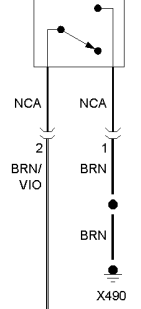

(CONVERTIBLE) CENTRAL LOCKING DRIVE, GLOVEBOX

(CONVERTIBLE) GLOVEBOX CENTRAL LOCKING SWITCH

ELECTRONIC IMMOBILIZER CONTROL UNIT

WHT/RED/YEL → COMPUTER DATA LINES SYSTEM

X10012

X1108

X498

X494

CENTRAL LOCKING DRIVE, TRUNK LID/TAILOGATE

- 1 BRN/BLU
- 2 BLK
- 3 GRY/BRN
- 4 YEL/RED
- 5 BLU
- 6 WHT/RED/YEL
- 7 BRN/VIO
- 8 BLK
- 9 BLK
- 10 GRY/GRN
- 11 BRN/WHT
- 12 BRN/GRY
- 13 BLU
- 14 BLU
- 15 BRN/VIO
- 16 GRY/BRN
- 17 WHT
- 18 WHT

SYSTEM LOCK, REAR DRIVER'S DOOR

SYSTEM LOCK, REAR PASSENGER'S DOOR

CENTRAL LOCKING DRIVE, TRUNK LID/TAILOGATE