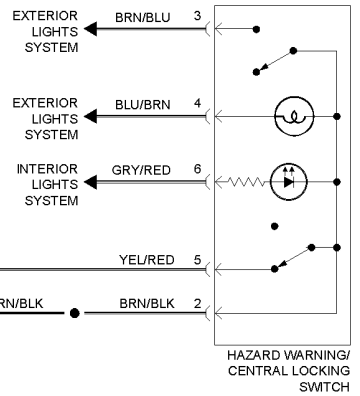

(CONVERTIBLE) CENTRAL LOCKING DRIVE, GLOVEBOX

(CONVERTIBLE) GLOVEBOX CENTRAL LOCKING SWITCH

ELECTRONIC IMMOBILIZER CONTROL UNIT

WHT/RED/YEL → COMPUTER DATA LINES SYSTEM

X10012

X1108

X498

X494

CENTRAL LOCKING DRIVE, TRUNK LID/TAILOGATE

- 1 BRN/BLU
- 2 BLK
- 3 GRY/BRN
- 4 YEL/RED
- 5 BLU
- 6 WHT/RED/YEL
- 7 BRN/VIO
- 8 BLK
- 9 BLK
- 10 GRY/GRN
- 11 BRN/WHT
- 12 BRN/GRY
- 13 BLU
- 14 BLU
- 15 BRN/VIO
- 16 GRY/BRN
- 17 WHT
- 18 WHT

SYSTEM LOCK, REAR DRIVER'S DOOR

SYSTEM LOCK, REAR PASSENGER'S DOOR

CENTRAL LOCKING DRIVE, TRUNK LID/TAILOGATE